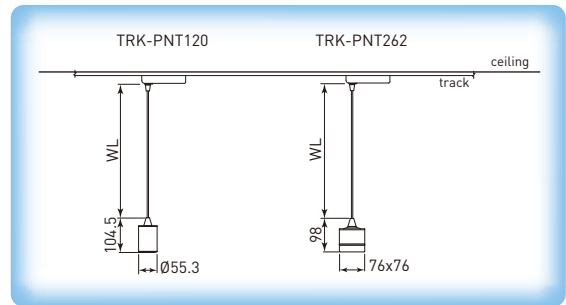

PNT120WTM-WL-CW

PNT262WTM-WL-CW

Track LED Pendant Module TRK-PNT120 & TRK-PNT262

- Various lengths of fiber glass DC wire available

Illustration	Article Code	Model	Light Color / Wire Length (WL)
		TRK-PNT120 • 2.5W by LD700TRK.1 LED driver	
	08.382120.621	TRK-PNT120WTM-WL132-CW	cool white / 1,320mm
	08.382120.611	TRK-PNT120WTM-WL132-WW	warm white / 1,320mm
	08.482120.621	TRK-PNT120WTM-WL182-CW	cool white / 1,820mm
	08.482120.611	TRK-PNT120WTM-WL182-WW	warm white / 1,820mm
		TRK-PNT262 • 5W by LD700TRK.2 LED driver	
	08.382262.621	TRK-PNT262WTM-WL132-CW	cool white / 1,320mm
	08.382262.611	TRK-PNT262WTM-WL132-WW	warm white / 1,320mm
	08.482262.621	TRK-PNT262WTM-WL182-CW	cool white / 1,820mm
	08.482262.611	TRK-PNT262WTM-WL182-WW	warm white / 1,820mm